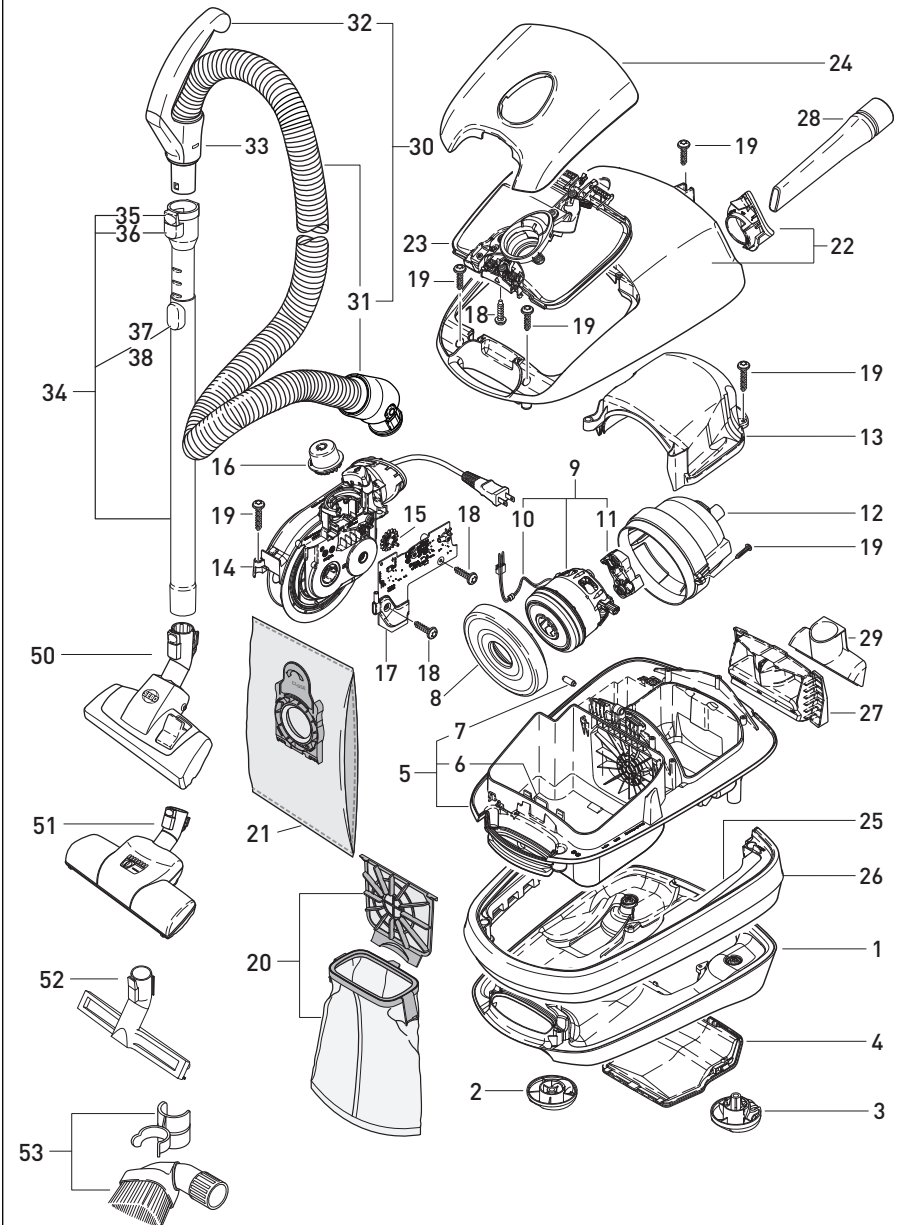

91620AM E2 Turbo - Dark Blue Machine

Pos.	Part #	Description
1	8335DBER	Bottom casing, dark blue
4	8249DBER	Cover exhaust air filter, dark blue
22	8328DBER	Top casing, dark blue
24	8224DBE2ER	Filter cover
51	6780GS	Turbo nozzle TT-C
52	6391DA	Parquet brush

Kombi Nozzle
standard with E1 Kombi