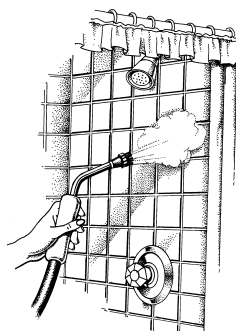

Worldwide Leader in Steaming Equipment Since 1940

Jiffy® Steamer Model J-4000B®

Pro-Line Series

Engineered to last.

The Jiffy® Steamer Model J-4000B® is our professional grade specialty steamer used worldwide by cleaning services, service-oriented businesses, commercial establishments and rental outlets. The J-4000B®, outfitted with Jiffy® Steamer's new specialty brush steam head attachment, is used as a cleaning tool for tough, ground-in dirt and stains. Chemicals and sprays are not necessary to get the tough jobs done. The steam alone kills bacteria on contact.

Scrubbing power is supplied by the stiff-bristled end to direct the tight pattern of steam to the desired surface.

Quality Features:

- Curved 6½" brass pipe directs steam in a tight pattern
- All brass couplings
- Solid die cast aluminum outer housing for durability
- 1500 watt incoloy heating element
- 50/60 Hertz electrical system
- 304 stainless steel internal boiler tank
- No water lines that could become clogged with hard water deposits
- Sight gauge for quick view of water level and sediment build-up
- Color-coded high temperature wiring
- Convenient PREHEAT and STEAM settings
- Fusible link with automatic shut-off for safety
- 360 degree swivel casters for mobility
- 24 hour repair service available
- 230 Volt units available upon request at no extra charge
- UL, CSA, NOM, ANCE, TUV/GS and CE listed
- Made in the USA
- Shipping Weight: 26 pounds
- Carton size: 20" x 12" x 13½"