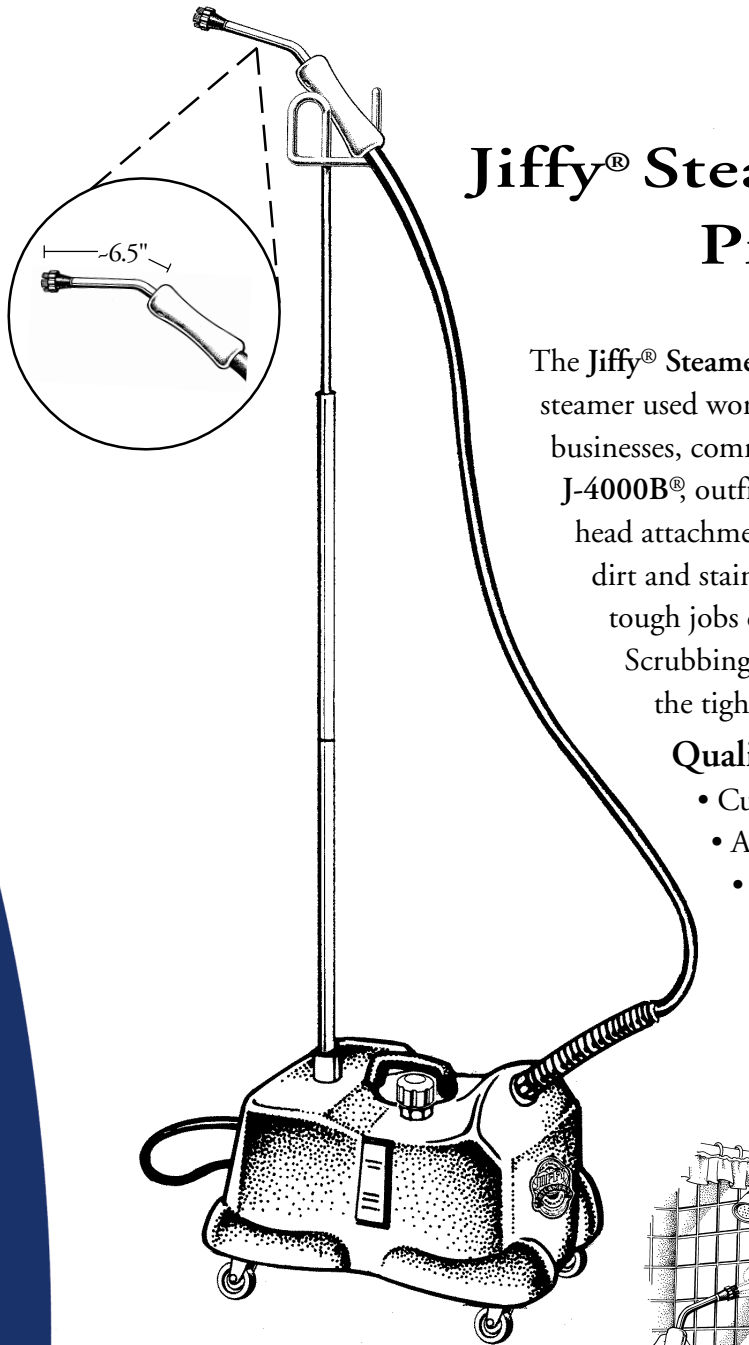

Worldwide Leader in Steaming Equipment Since 1940

Jiffy® Steamer Model J-4000B®

Pro-Line Series

Engineered to last.

The Jiffy® Steamer Model J-4000B® is our professional grade specialty steamer used worldwide by cleaning services, service-oriented businesses, commercial establishments and rental outlets. The J-4000B®, outfitted with Jiffy® Steamer's new specialty brush steam head attachment, is used as a cleaning tool for tough, ground-in dirt and stains. Chemicals and sprays are not necessary to get the tough jobs done. The steam alone kills bacteria on contact.

Scrubbing power is supplied by the stiff-bristled end to direct the tight pattern of steam to the desired surface.

Quality Features:

- Curved 6½" brass pipe directs steam in a tight pattern
- All brass couplings
- Solid die cast aluminum outer housing for durability
- 1500 watt incoloy heating element
- 50/60 Hertz electrical system
- 304 stainless steel internal boiler tank
- No water lines that could become clogged with hard water deposits
- Sight gauge for quick view of water level and sediment build-up
- Color-coded high temperature wiring
- Convenient PREHEAT and STEAM settings
- Fusible link with automatic shut-off for safety
- 360 degree swivel casters for mobility
- 24 hour repair service available
- 230 Volt units available upon request at no extra charge
- UL, CSA, NOM, ANCE, TUV/GS and CE listed
- Made in the USA
- Shipping Weight: 26 pounds
- Carton size: 20" x 12" x 13½"