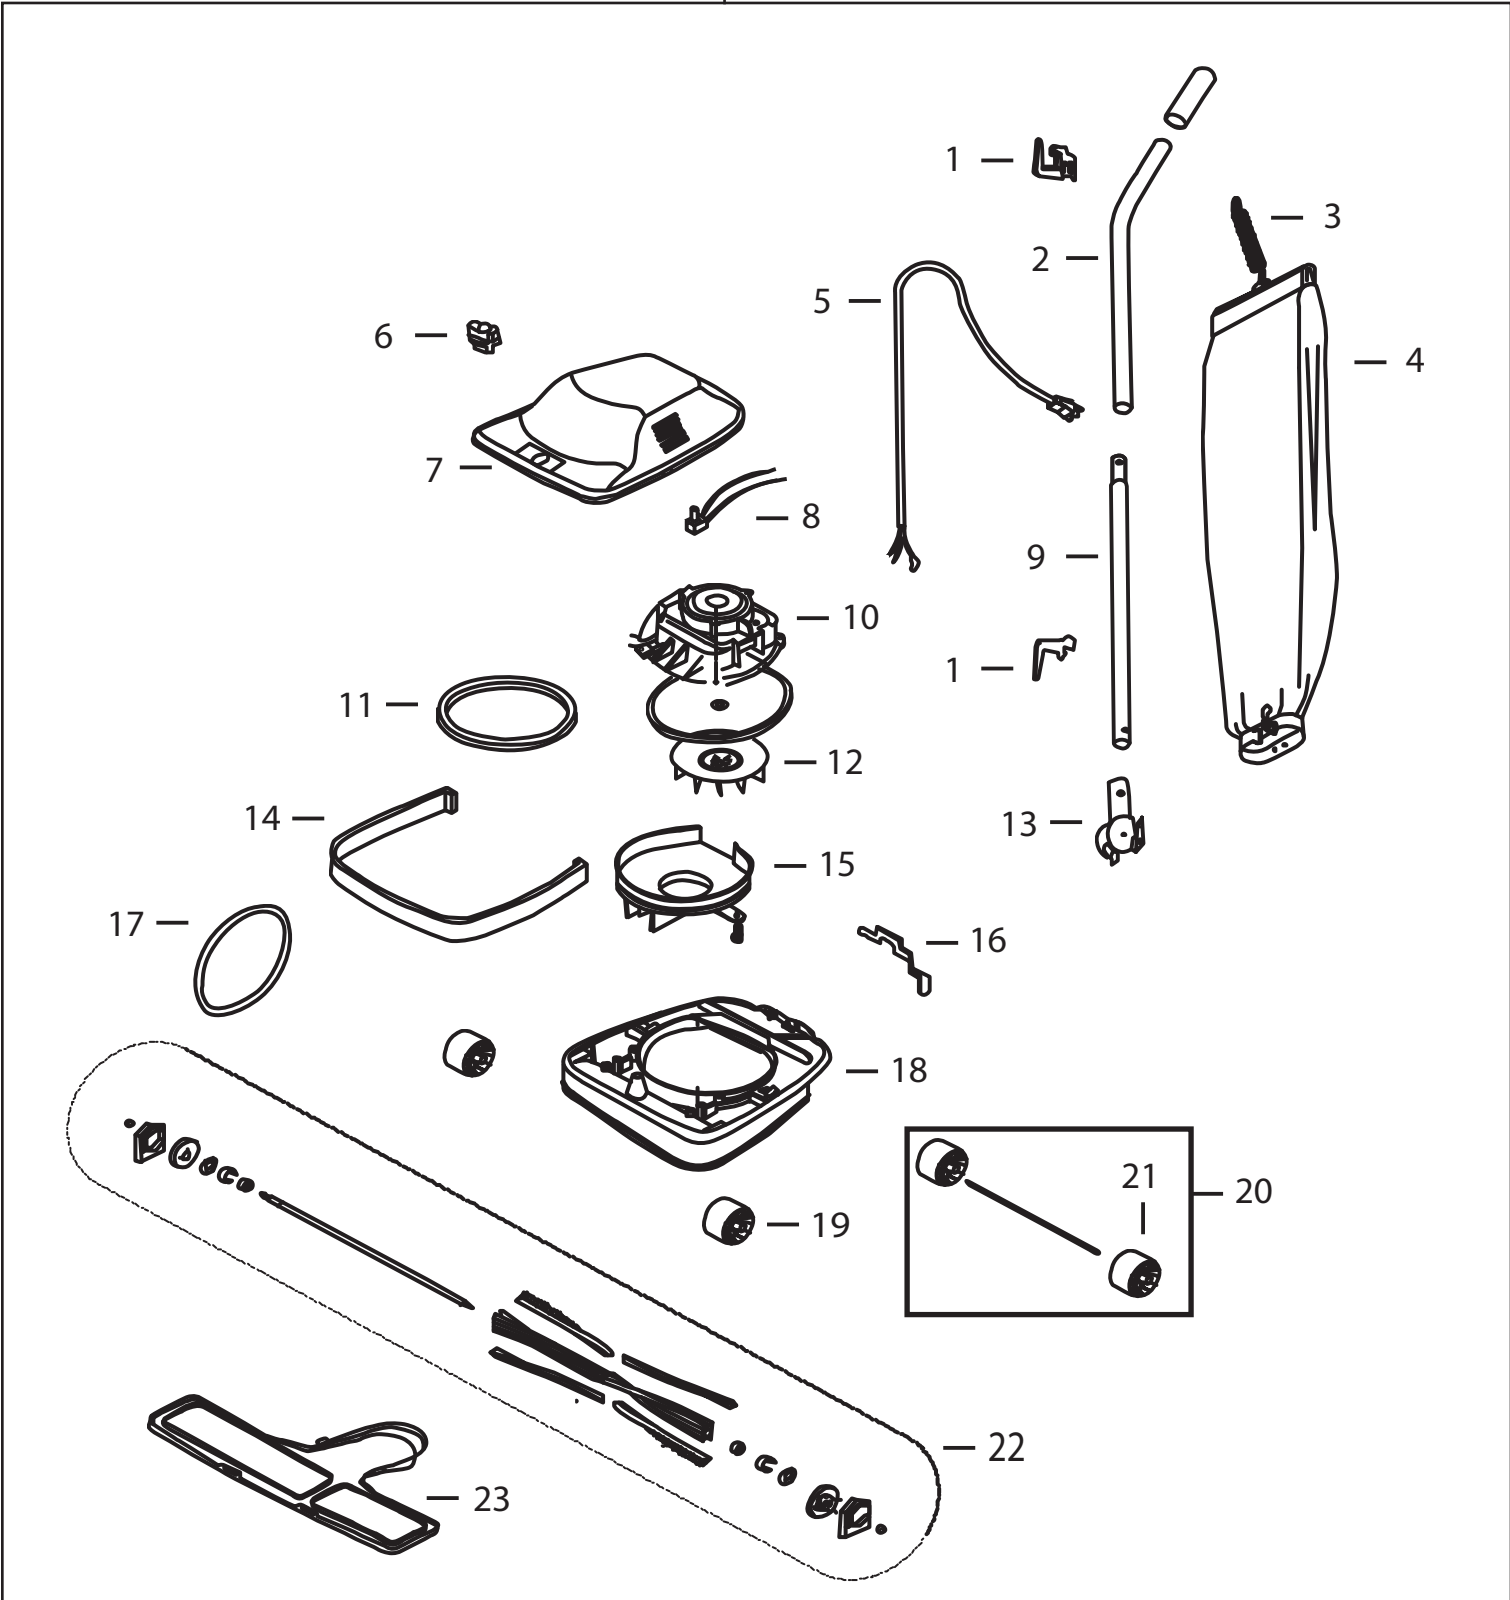

Bissell BigGreen Commercial
DayClean Model BG107HQS

Bissell BigGreen Commercial
 DayClean Model BG107HQS

KEY	PART NO	DESCRIPTION
1	2037848	Cord Retainer Set
2	2038328	Handle Tube Assy Upper w/Handle Grip (does not come with nut & bolt)
3	2038330	Spring
4	2038342	Cloth Bag Assy w/Plastic
5	2037853	Cord Yellow - 50 ft
6	2038304	Height Adjustment Knob
7	2038301	Hood, Chrome w/ Name Plate
8	2038312	Switch, Push
9	2038329	Handle Tube, Lower
10	2038306	Motor Assembly (Quiet)
11	2038313	Gasket, Motor
12	2038325	Fan (Quiet)
13	2038331	Handle Socket Assy w/ Spring
14	2038318	Bumper 12"
15	2038316	Cover, Fan Chamber
16	2038308	Foot Pedal
17	2037843	Belt
18	2038310	Base Assy 12" w/ Magnet
19	2038321	Front Wheel (qty 1)
20	2037842	Rear Wheel & Axle Assembly
21	2038320	Rear Wheel (qty 1)
22	2037855	Brush Assembly, AL - 12"
23	2038336	Plate Assy, Bottom - 12"
xx	9469	Paper Bag 4pk
xx	2038302	Bushing, Strain Relief
xx	2038303	Screw, Shoulder
xx	2038305	Air Inlet Duct (RH)
xx	2038307	Spring, Foot Pedal
xx	2038309	Spring, Hood
xx	2038314	Air Inlet Duct (LH)
xx	2038315	Spring, Adapter Retainer
xx	2038322	Carbon Motor Brush
xx	2038324	Base Assy, Motor
xx	2037950	Bristle Strip 12"
xx	2038326	Rubber Cap Ends for all Rollers
xx	2038327	Fan Washer
xx	1600498	Nut & Bolt Set
xx	2038317	Magnet (qty 1)
BISSELL Business Ventures, Inc.		Issued: February 2013 Revised: © 2013 BISSELL Homecare Inc.