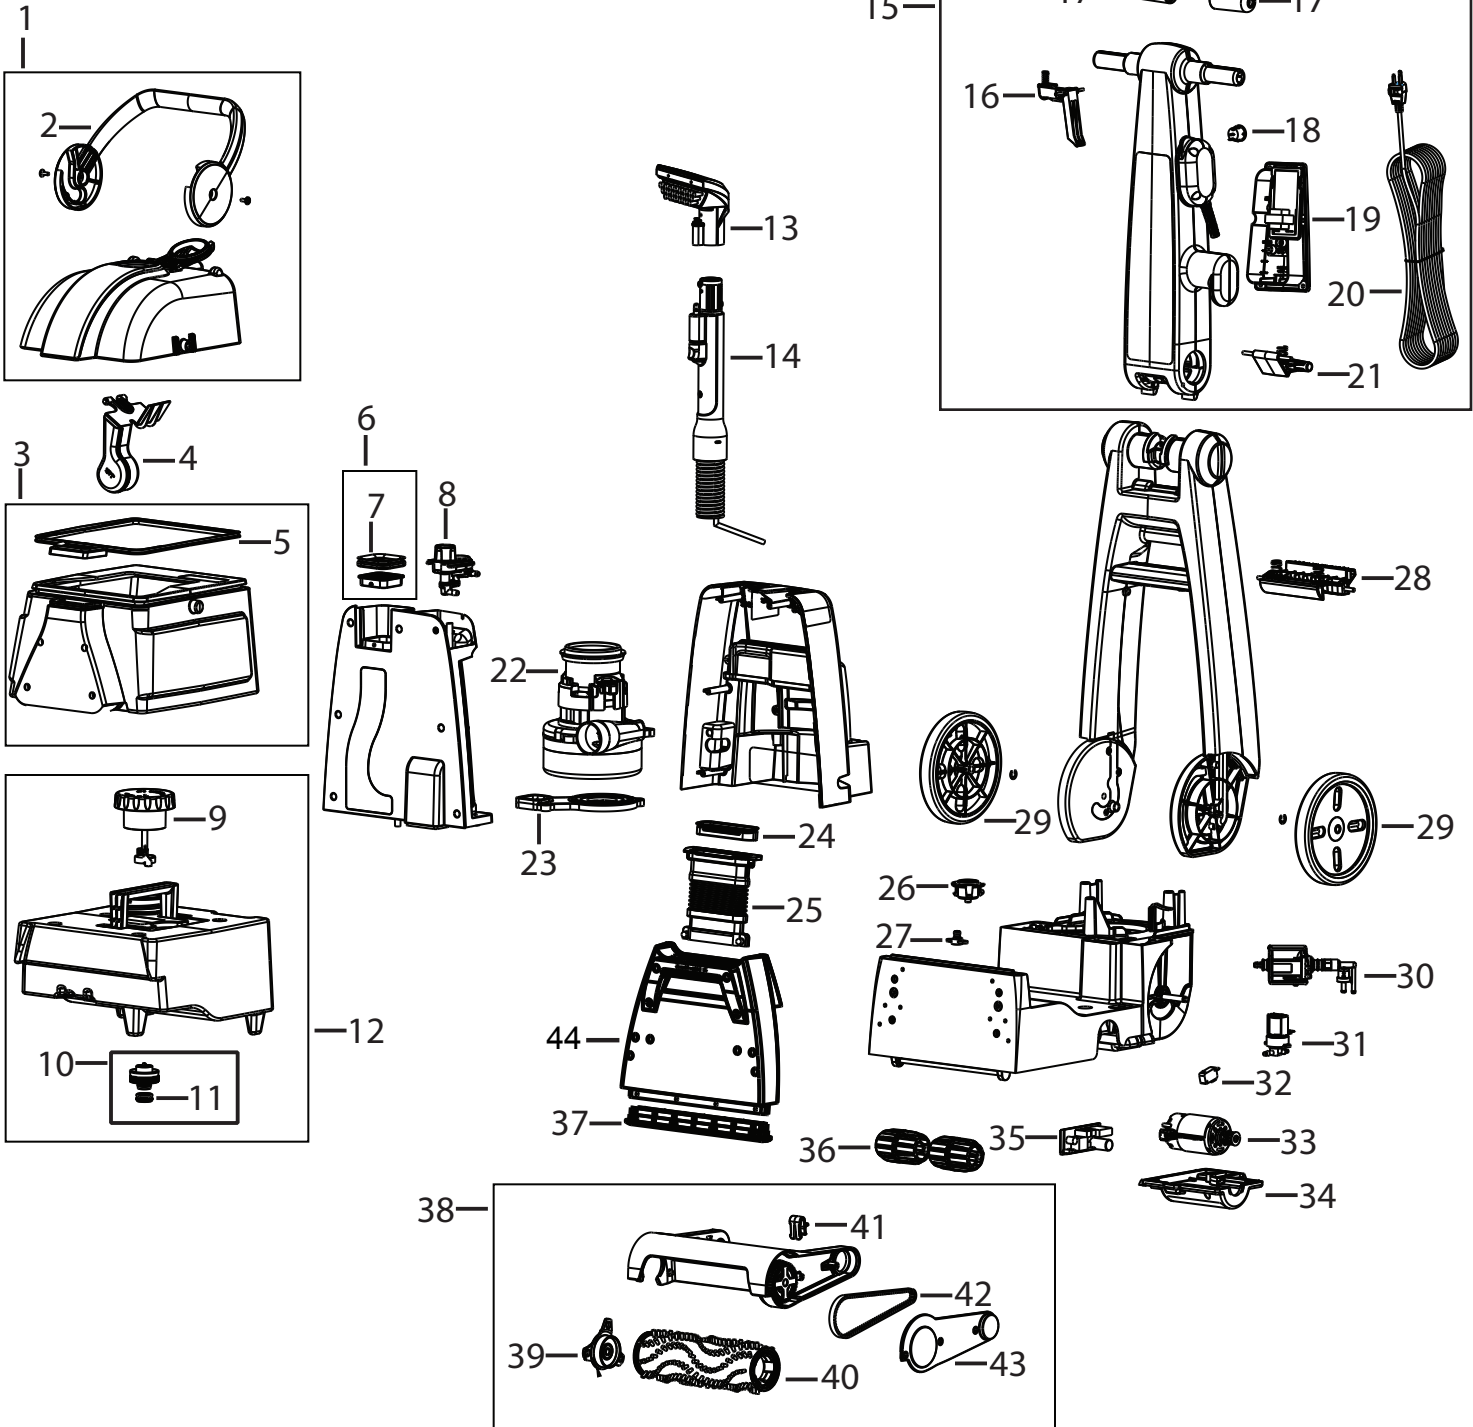

Big Green Clean Machine Rental

BG10 Series

Bissell Homecare, Inc. (U.S.)
Phone: 1-800-457-1509
Fax: 1-800-517-9535
partner.bissell.com

Bissell Canada
Phone: 1-800-374-3196
Email: Canada.custhelp@bissell.com

Issued: May 2010

Revised:

© 2010 BISSELL Homecare, Inc.

Big Green Clean Machine Rental

BG10 Series

KEY	PART NO	DESCRIPTION	KEY	PART NO	DESCRIPTION
1	2037449	Water Seperator Assembly - Green	28	2037441	Lower Handle Detent Assembly - Green
1	2037521	Water Seperator Assembly - Purple	28	2037520	Lower Handle Detent Assembly - Purple
2	2037450	Water Seperator Handle Assembly	29	2037447	Wheel Assembly w/E-Clip
3	2037452	Dirt Tank Assembly - Green	30	2037433	Pump Assembly
3	2037517	Dirt Tank Assembly - Purple	31	2037436	Solenoid Valve
4	2037451	Float	32	2036759	Microswitch - Brush
5	2037453	Dirty Tank Gasket	33	2037431	Foot Motor Assembly
6	2037463	Upper Housing Filter Assembly	34	2037466	Brush Motor Cover Assembly
7	2037468	Vac Motor Duct Gasket	35	2037434	Circuit Board Assembly - Foot Motor
8	2037439	Flow Indicator Assembly	36	2037469	Base Roller
9	2037455	Clean Tank Cap Assembly	37	2037530	Nozzle Assembly
10	2036675	Cap & Insert Assembly - Water Tank	38	2037462	Brush Carriage Assembly
11	2036679	Autoload Gasket	39	2037459	Brush Endcap
12	2037454	Clean Tank Assembly	40	2037458	Brush
12	2037518	Clean Tank Assembly - Purple	41	2037470	Brush Carriage Clip
13	2036654	6" Upholstery Tool - Clear Lens	42	2037460	Belt
13	2037444	6" Upholstery Tool - Opaque Lens	43	2037461	Brush Carriage Plate Assembly
14	2037443	Hose Assembly w/Screwed on 6" Tool	44	2037741	Nozzle Assembly Body
14	2037523	Hose Assembly (No Tool Attachment)	xx	2037438	Internal Tubing - 3 feet
14	2037524	Hose Assembly w/Deep Reach Tool	xx	2037442	Hose Bag
15	2037446	Handle Assembly w/Hour Meter - Green	xx	2037467	Special Screw Pack
15	2037522	Handle Assembly w/Hour Meter - Purple	xx	2037516	Black Deep Reach Tool (picture)
16	2037464	Spray Trigger			
17	2037448	Handle Grip Assembly (1)			
18	2037435	On/Off Switch			
19	2037437	Hour Meter Assembly			
20	2037445	Cord Assembly			
21	2037440	Upper Handle Detent Assembly - Green			
21	2037519	Upper Handle Detent Assembly - Purple			
22	2037432	Vacuum Motor Assembly			
23	2037465	Motor Mount Assembly			
24	2037456	Nozzle Gasket			
25	2037457	Nozzle Assembly			
26	2037429	Receiver Screen			
27	2037430	Spray Tip w/Screw			

BISSELL Homecare, Inc. (U.S.)
Phone: 1-800-457-1509
Fax: 1-800-517-9535
partner.bissell.com

Bissell Canada
Phone: 1-800-396-3196

Issued: May 2010
Revised:
© 2010 BISSELL Homecare Inc.